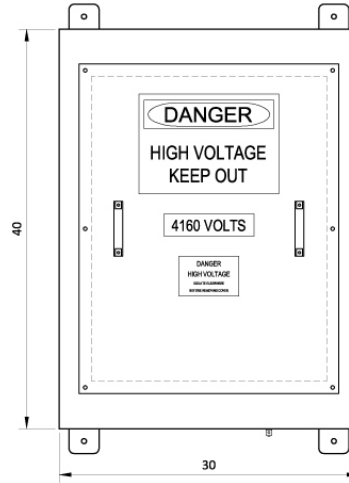

5KV JUNCTION BOX [3-IN/3-OUT]

SIDE SECTION-THROUGH

FRONT VIEW

FRONT SECTION-THROUGH

BOTTOM VIEW

TOP SECTION-THROUGH

Products by: